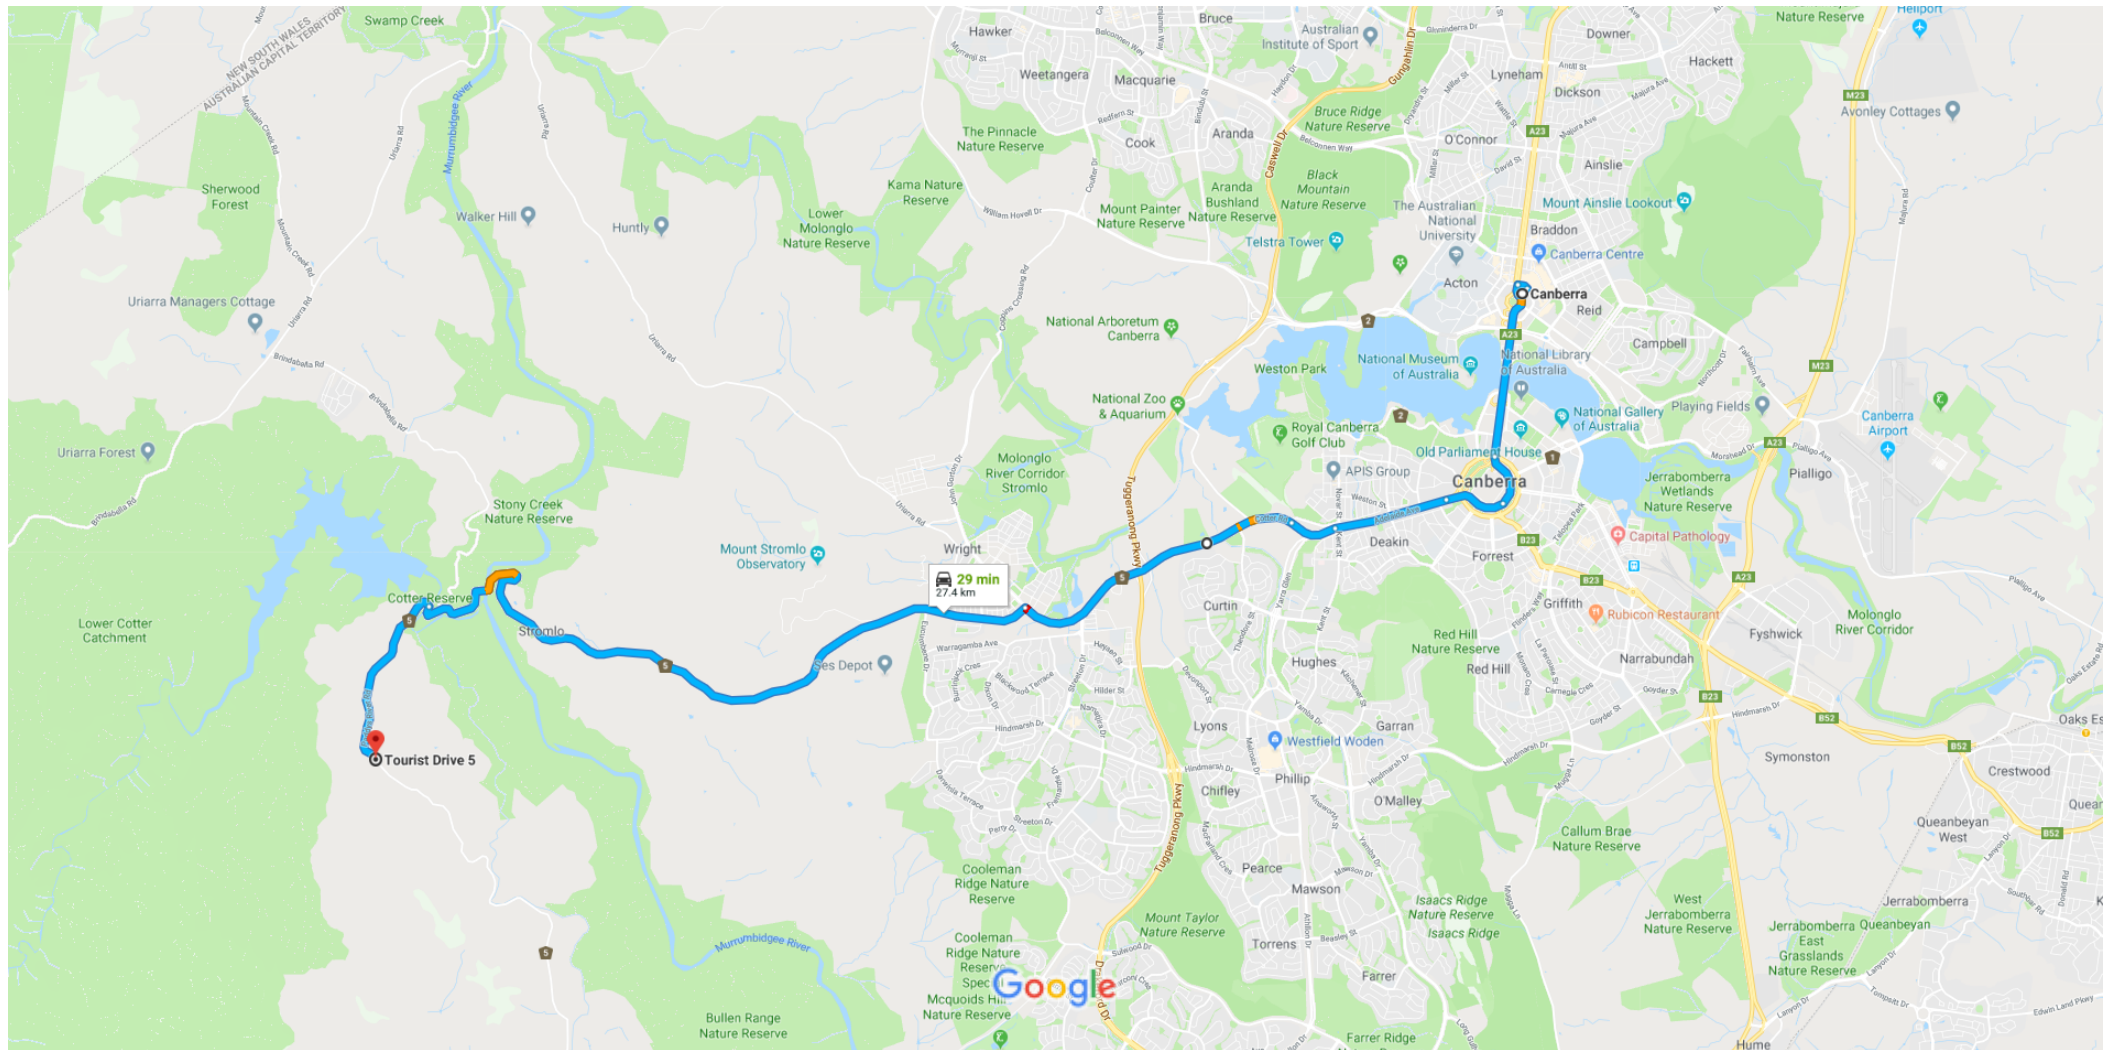

# Canberra, Australian Capital Territory 2601 to Tourist Drive 5, Paddys River ACT 2620

Drive 27.4 km, 29 min

Map data ©2018 Google 1 km